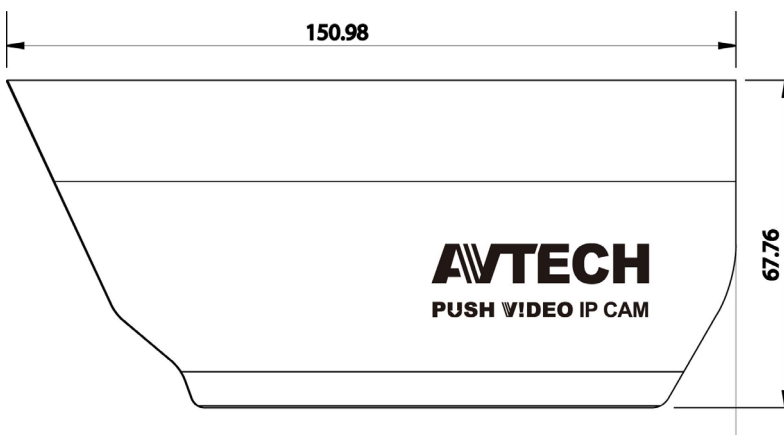

Dimensions (mm)

* Dimensional tolerance: (± 5mm)

SPECIFICATIONS

■ Network	
Network Compression	H.264 / MPEG4 / MJPEG
Multiple Video Streaming (Encode Modes, IPS, Resolution)	3 (H.264, MJPEG, MPEG4)
LAN Port	YES
LAN Speed	10/100 Based-T Ethernet
Supported Protocols	DDNS, PPPoE, DHCP, NTP, SNTP, TCP/IP, ICMP, SMTP, FTP, HTTP, RTP, RTSP, UPnP
Frame Rate	NTSC:30, PAL:25
Number of Online Users	10
Security	Multiple user access levels with password
Remote Access	(1) Internet Explorer on Windows operating system (2) EagleEyes on iPhone, iPad & Android mobile devices
■ Camera	
Image Sensor	1/3" HR image sensor
Video Resolution	SXGA, SXVGA, 720P, VGA, QVGA
Min Illumination	0.1 Lux / F1.5, 0 Lux (IR LED ON)
Shutter Speed	1 / 60 (1/50) to 1 / 100,000 sec.
S/N Ratio	More than 48dB (AGC off)
Lens	f3.8mm / F1.5
Viewing Angle	80.4° (Diagonal) / 65.4° (Horizontal) / 49.9° (Vertical)
IR LED	35 Uints
IR Effective Range	Up to 20 meters
IR Shift	YES
White Balance	ATW
AGC	Auto
IRIS Mode	AES
External Alarm I/O	YES
IP Rating	IP67
Power Source (±10%)	12V / 1A
Operating Temperature	-20°C~40°C
■ Others	
Mobile Surveillance	iPhone / Android mobile device
Motion Detection	YES
Event Notification	FTP / Email / Push Video
RTC (real-time clock)	YES
Digital Pan / Tilt / Zoom	YES
Minimum Web Browsing Requirements	<ul style="list-style-type: none"> • Pentium 4 CPU 1.3 GHz or higher, or equivalent AMD • 256 MB RAM • AGP graphics card, Direct Draw, 32MB RAM • Windows 7, Vista & XP, DirectX 9.0 or later • Internet Explorer 7.x or later

* The specifications are subject to change without notice. ** Dimensional tolerance: (± 5mm)